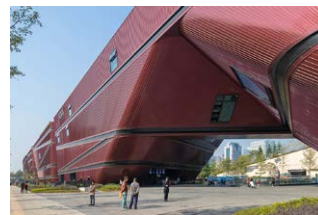

Longgang Cultural Centre, Shenzhen, China

Size: 99,000 m²
Year: 2012 - 2019